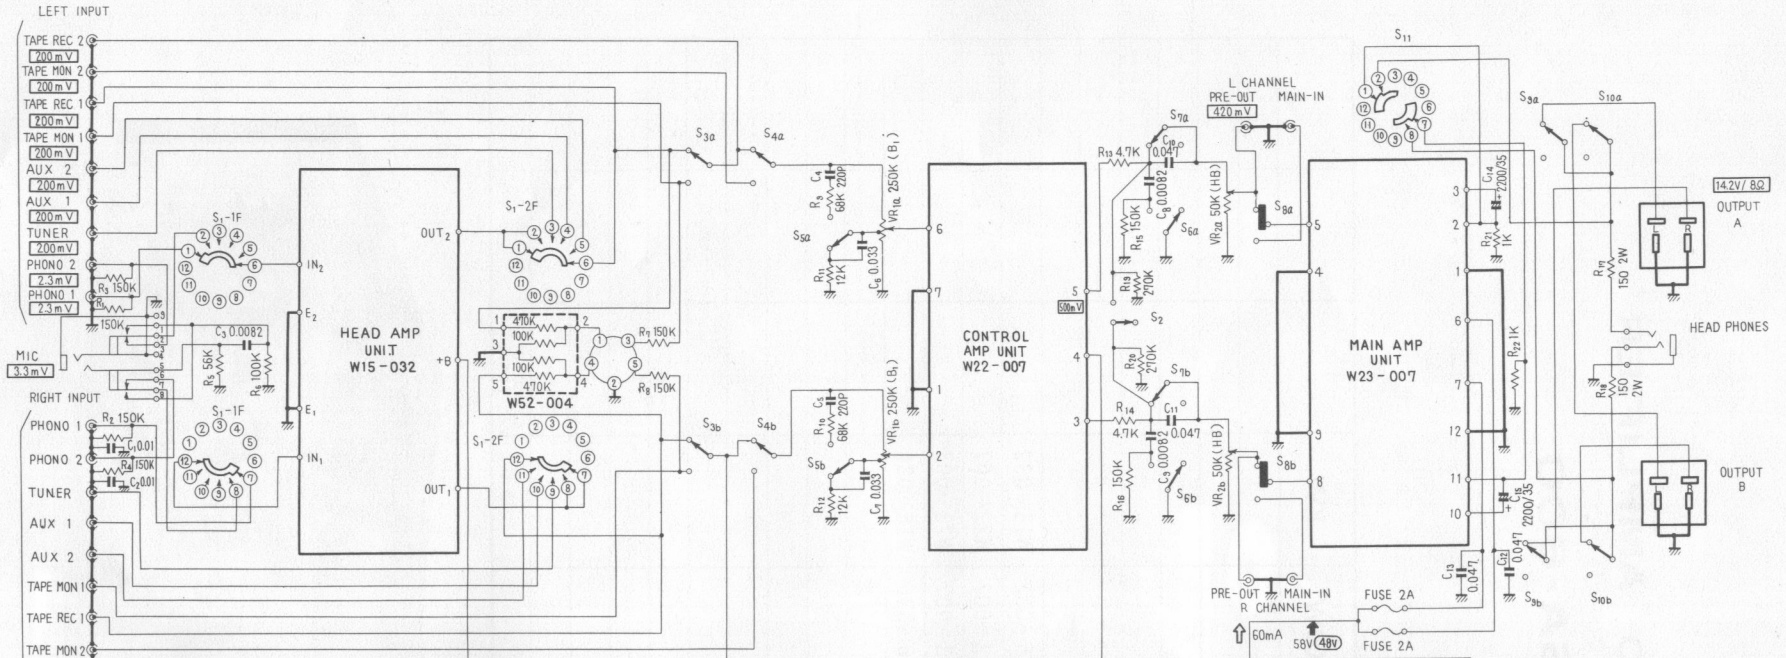

STEREO AMPLIFIER

SA-600

UNIT \ ROUND LABEL	FWW	KUW	KW			
FM FRONT END						
FM IF UNIT						
MPX UNIT						
AM TUNER UNIT						
MUTING UNIT						
HEAD AMP UNIT	W15-032	W15-032	W15-032			
CONTROL AMP UNIT	W22-007	W22-007	W22-007			
MAIN AMP UNIT	W23-007	W23-007	W23-007			
POWER SUPPLY UNIT	W16-036	W16-036	W16-036			
SWITCH UNIT						
SWITCH UNIT						
SWITCH UNIT						
TONE COLOR UNIT						
CONTROL UNIT						
MIC AMP UNIT						
REVERBE AMP UNIT						
REVERBE UNIT						

SWITCHES

- S₁ INPUT SELECTOR**
 (1) PHONO 1
 (2) PHONO 2 / MIC
 (3) TUNER
 (4) AUX 1
 (5) AUX 2

- S₂ MODE** STEREO ↔ MONO
S₃ TAPE MONITOR 1 OFF ↔ ON
S₄ TAPE MONITOR 2 OFF ↔ ON
S₅ LOUDNESS OFF ↔ ON
S₆ HIGH CUT FILTER OFF ↔ ON
S₇ LOW CUT FILTER OFF ↔ ON
S₈ PRE & MAIN INTERCOUPLED ↔ SEPARATED
S₉ SPEAKER A ON ↔ OFF
S₁₀ SPEAKER B ON ↔ OFF
S₁₁ POWER OFF ↔ ON

POTENTIOMETERS

- VR₁ VOLUME CONTROL**
VR₂ BALANCE VOLUME CONTROL

RESISTORS

- NON MARK : OHM
 K : KILOHM
 M : MEGOHM

CAPACITORS

- NON MARK : μF
 P : μμF

- : DC CURRENT AT NO INPUT SIGNAL
 → : DC VOLTAGE
 v : NO SIGNAL INPUT
 v : AT 25W/8Ω ONE CHANNEL OUTPUT
 v : SIGNAL VOLTAGE AT 25W/8Ω (1kHz)