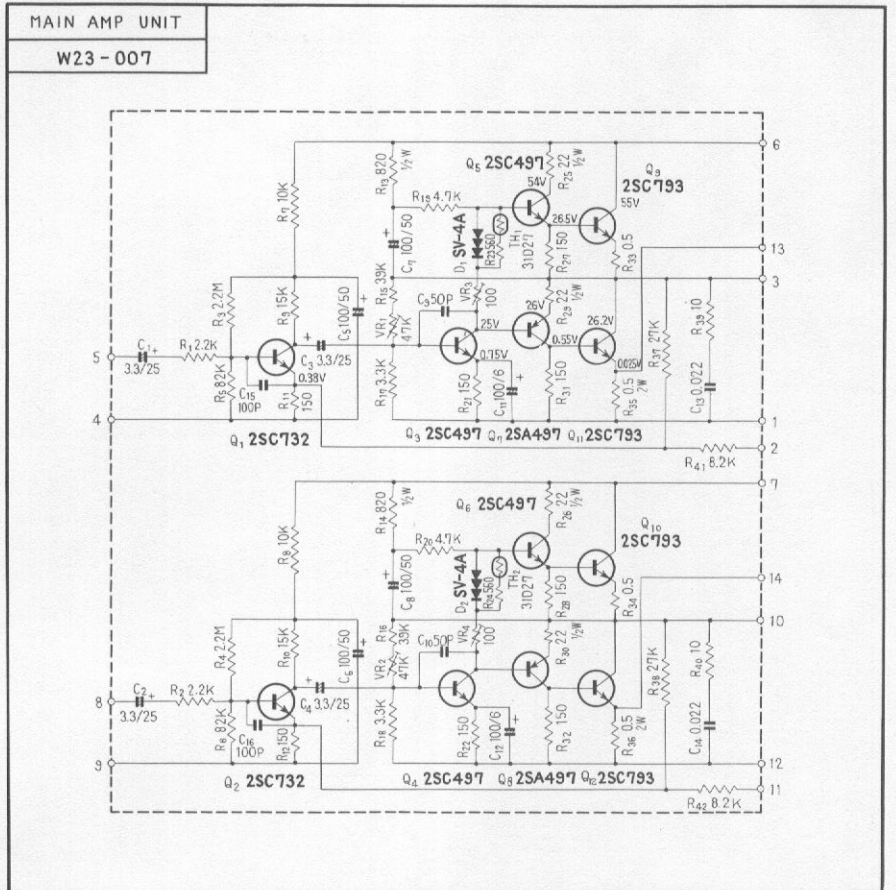

MAIN AMP UNIT