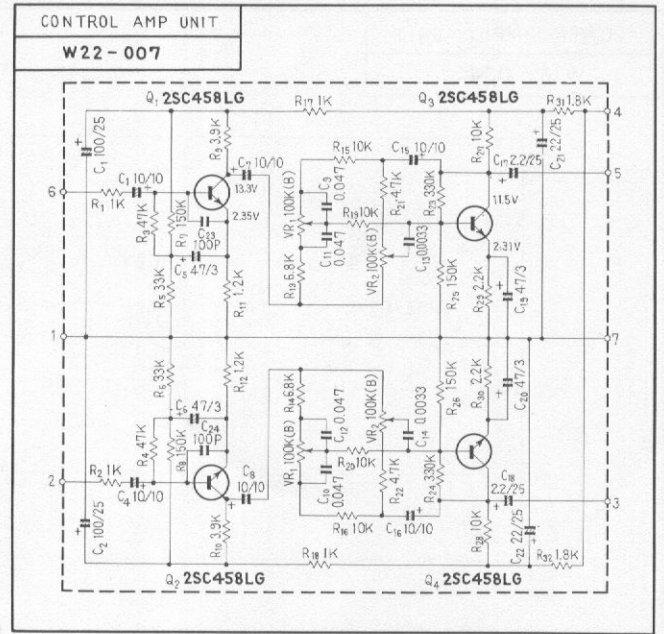

HEAD AMP UNIT

CONTROL AMP UNIT