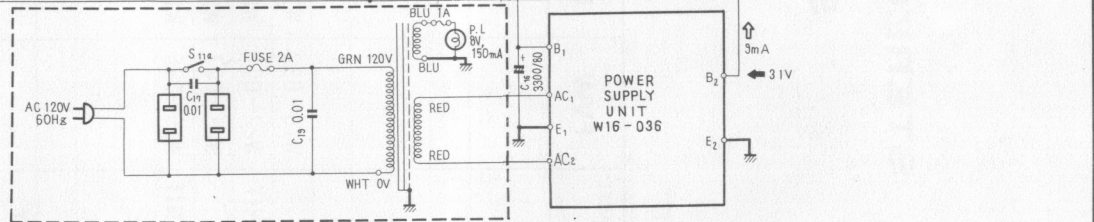

CAPACITORS

1. NON MARK : μF
   P : μμF

1. → : DC CURRENT AT NO INPUT SIGNAL
   → : DC VOLTAGE
   v : NO SIGNAL INPUT
   v : AT 25W/8Ω ONE CHANNEL OUTPUT
   v : SIGNAL VOLTAGE AT 25W/8Ω (1kHz)