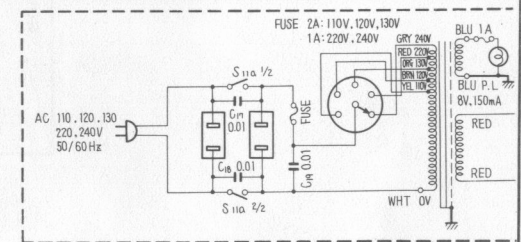

for FW model