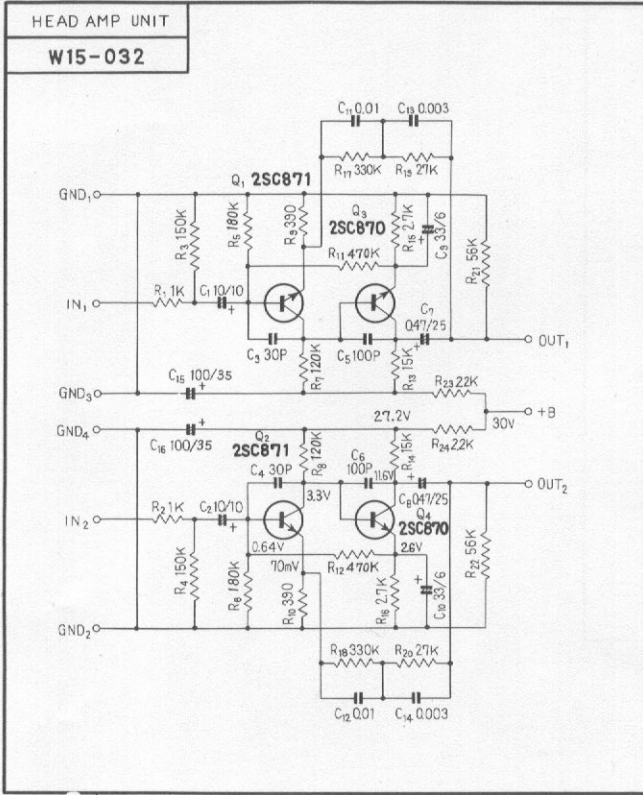

HEAD AMP UNIT

CONTROL AMP UNIT